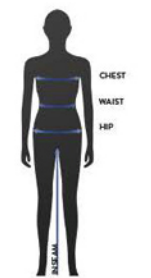

WOMEN											
INTERNATIONAL	EU - XS / US - XXS - 0		EU - S / US - XS - 2		EU - M / US - S - 4/6		EU - L / US - M - 8/10		EU - XL / US - L - 12		
GERMANY	34/36		36/38		38/40		40/42		44/46		
UK	6/8		8/10		10/12		12/14		14/16		
FRANCE	36		38		40		42		44		
PANTS (INCH)	26"		28"		30"		32"		34"		
	CM	IN	CM	IN	CM	IN	CM	IN	CM	IN	
CHEST	79 - 84	31 - 33	84 - 89	33 - 35	89 - 94	35 - 37	96.5 - 102	38 - 40	102 - 107	40 - 42	
WAIST	61 - 66	24 - 26	66 - 71	26 - 28	71 - 76	28 - 30	76 - 81	30 - 32	84 - 89	33 - 35	
HIP	86 - 91.5	34 - 36	91.5 - 96.5	36 - 38	96.5 - 101.5	38 - 40	102 - 107	40 - 42	109 - 114	43 - 45	
INSEAM	75	29.5	75	29.5	77.5	30.5	79	31	80	31.5